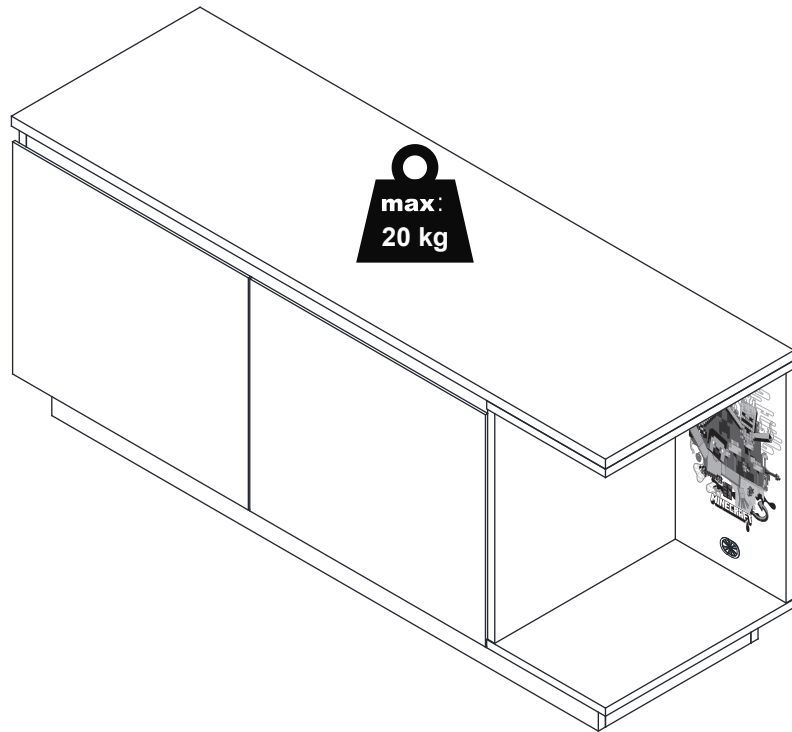

MINECRAFT

CREATE, EXPLORE, SURVIVE

ITEM: 226280

125X40X53.8 cm

EXTORTION OVERVIEW

16

A x1

B x1