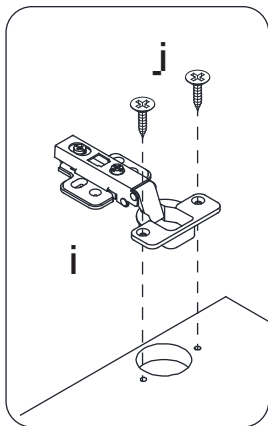

MINECRAFT

CREATE, EXPLORE, SURVIVE

ITEM: 226280

125X40X53.8 cm

EXTORTION OVERVIEW

16

A x1

B x1