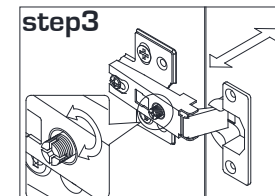

MINECRAFT

CREATE, EXPLORE, SURVIVE

ITEM: 226280

125X40X53.8 cm

EXTORTION OVERVIEW

16

A x1

B x1