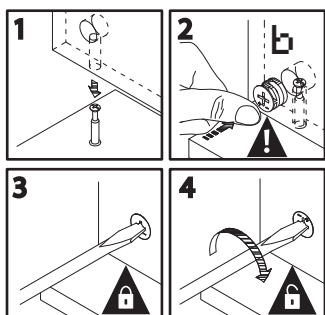

15

x2

1. **DE** WICHTIG! - FÜR SPÄTERES NACHSCHLAGEN AUFBEWAHREN! SORGFÄLTIG LESEN!
2. **GB** ATTENTION! - PLEASE STORE FOR FURTHER ENQUIRIES! READ CAREFULLY!
3. **FR** IMPORTANT! - CONSERVER POUR UNE UTILISATION ULTÉRIEURE - LIRE ATTENTIVEMENT!
4. **ES** ¡ATENCIÓN! - GUARDAR PARA UN USO POSTERIOR. - LÉASE DETENIDAMENTE!
5. **PT** IMPORTANTE! - GUARDAR PARA FUTURAS CONSULTAS - LER COM ATENÇÃO!
6. **IT** IMPORTANTE! CONSERVARE PER L'USO FUTURO - LEGGERE CON ATTENZIONE!
7. **NL** BELANGRIJK! - BEWAAR DE HANDLEIDING VOOR LATERE RAADPLEGING!
   ZORGVULDIG LEZEN!
8. **DK** VIGTIGT! BØR OPBEVARES TIL SENERE BRUG - SKAL LÆSES GRUNDIGT!
9. **SE** VIKTIGT! SPARAS FÖR FRAMTIDA BRUK - MÅSTE LÄSAS NOGA!
10. **FI** TÄRKEÄÄ! - SÄILYÄ MYÖHEMPÄÄ KÄYTTÖÄ VARTEN - LUE TARKKAAVAISESTI!
11. **NO** VIKTIG! - OPPBEVARES FOR SENERE BRUK - MÅ LESES NØYE!
12. **PL** WAŻNE! ZACHOWAĆ NA PRZYSZŁOŚĆ! STARANNIE PRZECZYTAĆ!
13. **CZ** DŮLEŽITÉ! - NÁVOD SI USCHOVEJTE PRO POZDĚJŠÍ POUŽITÍ! - PEČLIVĚ SI JEJ PROČTĚTE!
14. **HU** FONTOS! - KÉSŐBBI FELHASZNÁLÁSRA ÓRIZZE MEG - GONDOSAN OLVASSA EL!
15. **HR** VAŽNO! - SAČUVATI ZA KASNIJU UPORABU - PAŽLJIVO PROČITATI!
16. **RO** IMPORTANT! - PĂSTRĂȚI PENTRU UTILIZARE ULTERIOARĂ - CITIȚI CU ATENȚIE!
17. **RS** VAŽNO! - ČUVATI ZA KASNIJU UPOTREBU - PAŽLJIVO SVE PROČITATI!
18. **SK** DÔLEŽITÉ! - NÁVOD UCHOVAJTE NA NESKORŠIE POUŽITIE -
    DÔKLADNE SI HO PREČÍTAJTE!
19. **SI** POMEMBNO! - SHRANITE ZA KASNEJŠO UPORABO - TEMELJITO PREBERITE!
20. **TR** ÖNEMLİ!-DAHA SONRA KULLANILMAK ÜZERE DE MUHAFZA EDİNİZ-
    DİKKATLE OKUYUNUZ!
21. **GR** ΣΗΜΑΝΤΙΚΟ! - ΝΑ ΦΥΛΑΣΣΕΤΑΙ ΓΙΑ ΑΡΓΟΤΕΡΗ ΧΡΗΣΗ - ΝΑ ΔΙΑΒΑΖΕΤΑΙ ΜΕ ΠΡΟΣΟΧΗ!
22. **RU** ВАЖНО: ВНИМАТЕЛЬНО ПРОЧИТАТЕ И СОХРАНИТЕ!