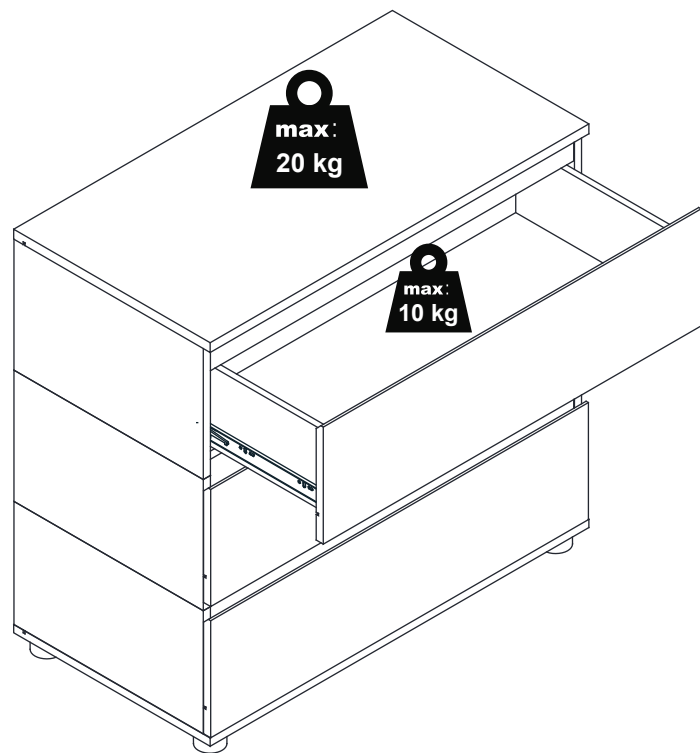

CREATE, EXPLORE, SURVIVE

ITEM: 156230

80X41.5X77.1 cm

EXTORTION OVERVIEW

18

a x32 b x48 c x15 d x15 e x8

f x8 g x8 h x4 i x17

j x4 k x6 l x36 m x2